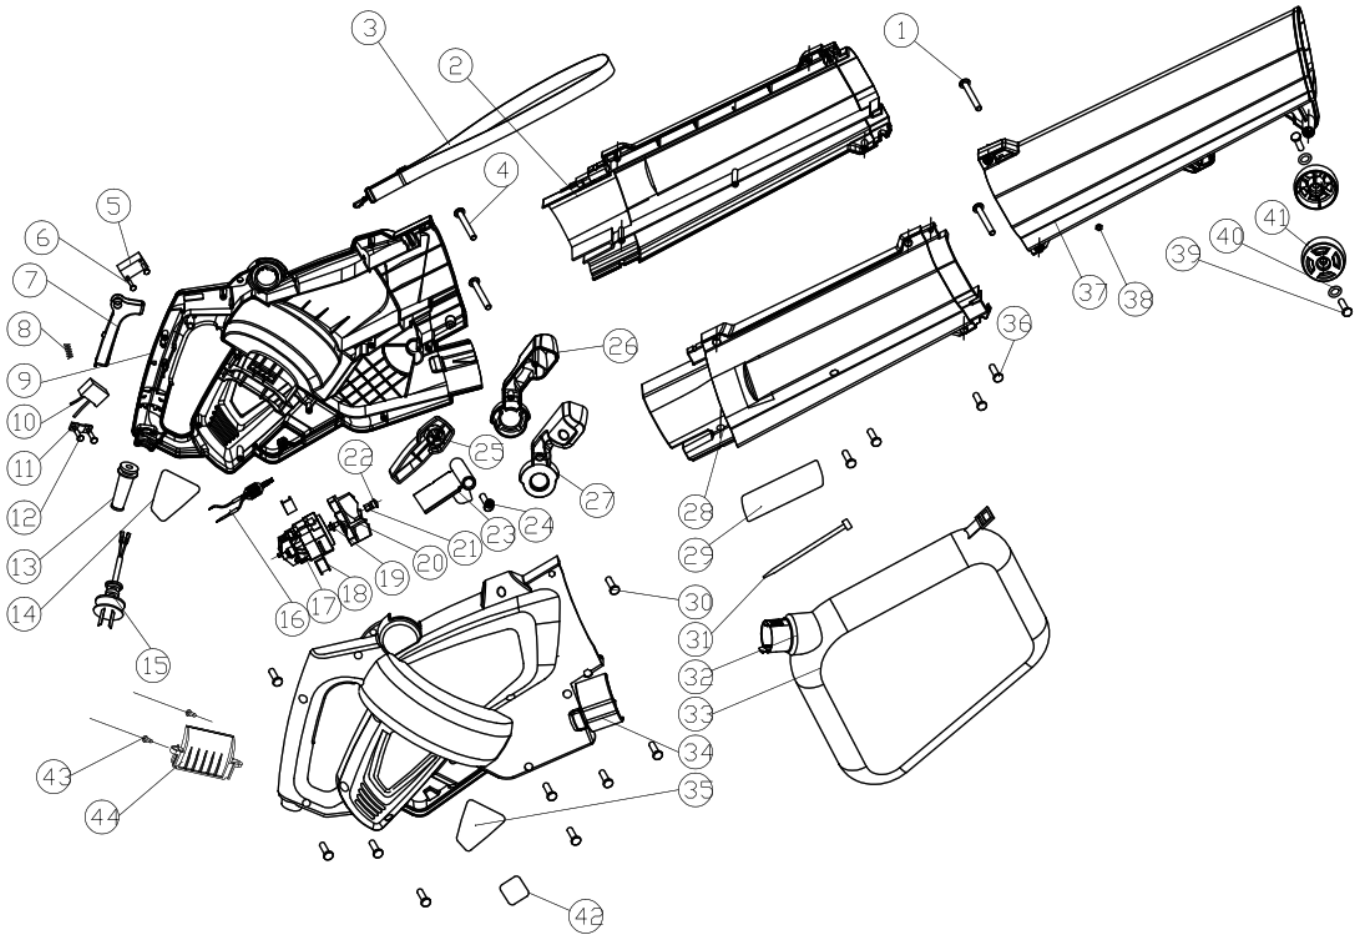

Model Number

Kingfisher FPBV2500-2

2500W Blower/Vacuum

Exploded Diagram

Parts List

Part ID	Apelson PN	MPN	Part Description	Qty
1	GP0000002485	8SABD04-38B	BOLT	2
2	GP0000002486	DT8020-710101	UP LEFT TUBE	1
3	GP0000002487	DT8486-710101	SHOULDER STRAP	1
4	GP0000002488	8SABD04-38B	BOLT	2
5	GP0000002489	DT8042-710102	MICRO SWITCH	1
6	GP0000002490	8SABA30-14B	SCREW	2
7	GP0000002491	DT8044-710101	SWITCH TRIGGER	1
8	GP0000002492	DT8352-710101	RESET SPRING	1
9	GP0000002493	DT8006-710101	LEFT HOUSING	1
10	GP0000002494	DT8416-710101	CAPACITOR	1
11	GP0000002495	DT8184-710101	CORD PLATE	1
12	GP0000002496	8SABA40-16B	SCREW	2
13	GP0000002497	DT8332-710101	CORD SHEATH	1
14	GP0000002498	DT8162-710101	LOGO	1
15	GP0000002499	DT8422-710101	POWER CORD	1
16	GP0000002500	DT8415-710101	INDUCTOR	1
17	GP0000002501	DT8401-710101	MOTOR	1
18	GP0000002502	DT8481-710102	CUSHION	2
19	GP0000002503	DT8334-710101	SPINDLE SHEATH	1
20	GP0000002504	DT8403-710101	FAN	1
21	GP0000002505	8NA-08B	NUT	1
22	GP0000002506	DT8481-710101	RUB CAP	1
23	GP0000002507	DT8182-710101	DEFEND PLATE	1
24	GP0000002508	8SABA40-16B	SCREW	1
25	GP0000002509	DT8312-710101	TRANSFER LEVER	1
26	GP0000002510	DT8003-710101	LEFT ASSISTANT HANDLE	1
27	GP0000002511	DT8003-710102	RIGHT ASSISTANT HANDLE	1
28	GP0000002512	DT8020-710102	UP RIGHT TUBE	1
29	GP0000002513	DT8162-710102	WARNING LABEL	1
30	GP0000002514	8SABA40-16B	SCREW	14
32	GP0000002515	DT8063-710101	SOCKET	1
33	GP0000002516	DT8102-710101	COLLECTION BAG	1
34	GP0000002517	DT8006-710102	RIGHT HOUSING	1
35	GP0000002518	DT8162-710103	DATA LABEL	1
36	GP0000002519	8SABA40-16B	SCREW	5
37	GP0000002520	DT8104-710101	DOWN TUBE	1
38	GP0000002521	8NA-04B	NUT	4
39	GP0000002522	8SABA40-16B	SCREW	2
40	GP0000002523	8WA-041201B	FLAT WASHER	2
41	GP0000002524	DT8121-710101	WHEEL	2
42	GP0000002525	DT8162-710104	NOISE LABEL	1
43	GP0000002526	8SABA40-16B	SCREW	2
44	GP0000002527	DT8331-710101	WIND GUIDE PLATE	1